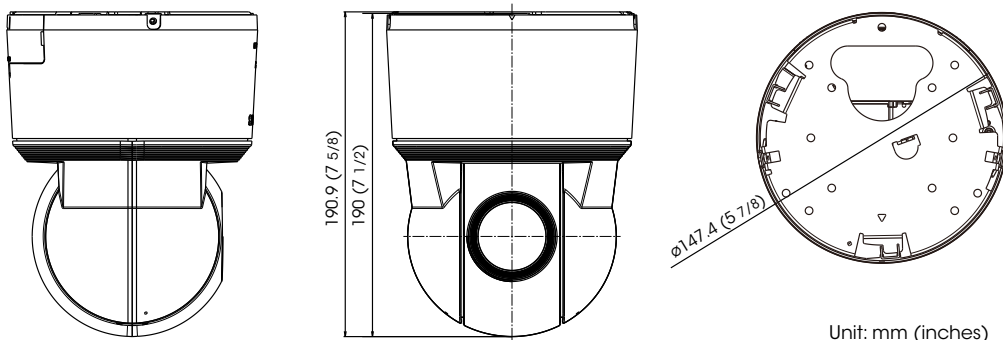

SPECIFICATIONS

SSC-CR481	
Camera	
Image device	1/4-type EXview HAD CCD
Signal system	PAL standard
Horizontal resolution	550 TV lines
S/N ratio	More than 50 dB (Weight: ON)
Minimum illumination	Color: 1.40 lx, B/W: 0.15 lx (F1.6, 50 IRE, AGC ON)
	Color: 0.90 lx, B/W: 0.10 lx (F1.6, 30 IRE, AGC ON)
Video output	VBS: 1.0 Vp-p
Synchronization	Internal/AC line lock selectable
Gain control	Auto/Manual (-3 dB to +28 dB)
White balance	ATW/AUTO/ONE PUSH/INDOOR/OUTDOOR/SODIUM LAMP/MANUAL
Lens type	Auto-focus zoom lens
Zoom ratio	36x
Horizontal viewing angle	1.7 degrees to 57.8 degrees
Focal Length	f=3.4 mm to 122.4 mm
F number	F1.6 (wide) to F4.5 (tele)
Minimum object distance	320 mm (wide) to 1,500 mm (tele)
Pan/Tilt angle	360 degrees endless rotation/210 degrees
Pan/Tilt speed	0.1 degrees/s to 300 degrees/s
Preset position	128
Tour	5
Camera Features	
Day/Night	Yes
Wide-D	Yes (DynaView)
Noise reduction	Yes
Stabilizer	Yes
General	
Mass	1.7 Kg (3 lb 12 oz) (including ceiling bracket)
Dimensions	ø147.4 mm x 190.9 mm (5 7/8 inches x 7 5/8 inches)
Power requirement	AC 24 V ±10%
Power consumption	19 W
Operating temperature	-10 °C to +50 °C (14 °F to 122 °F)
Storage temperature	-20 °C to +60 °C (-4 °F to 140 °F)
Supplied accessories	Ceiling bracket (1), Operating Instructions (1), Screw (2), Template (1), 24 V AC connector (1), I/O connector (1)

DIMENSIONS