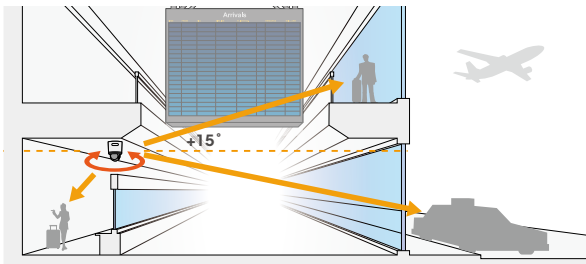

KEY FEATURES

- High-speed 360 degree endless rotation (up to 300 °/s)
- Above-the-horizontal tilt - 15° tilt-up, total tilt range of 210°

- 36x optical and total zoom ratio of 432x with 12x digital zoom
- High sensitivity (1.4 lx, F1.6, 50 IRE) achieved by 1/4-type CCD with ExwaveHAD™ technology

ExwaveHAD™

- DynaView — Wide-D technology to handle various lighting conditions in a scene