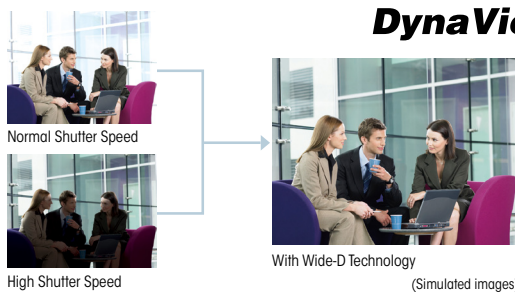

## 550 TV Line Security Camera with 36x Optical Zoom Lens and High-speed 360° Endless Panning Function

- Horizontal resolution of 550 TV lines
- 360° endless rotation and 15° above-the-horizon tilt
- 36x optical zoom lens
- DynaView™
- Optical Day/Night function

### KEY FEATURES

- High-speed 360 degree endless rotation (up to 300 °/s)
- Above-the-horizontal tilt - 15° tilt-up, total tilt range of 210°

- 36x optical and total zoom ratio of 432x with 12x digital zoom
- High sensitivity (1.4 lx, F1.6, 50 IRE) achieved by 1/4-type CCD with ExwaveHAD™ technology

**ExwaveHAD™**

- DynaView — Wide-D technology to handle various lighting conditions in a scene

- Optical Day/Night function to switch to Day or Night mode depending on the light level
- Eight-zone privacy masking on any position of the video image
- Alarm I/O function — The camera and external devices can be controlled by alarm inputs and outputs
- Motion Detection function — Users can set up the camera to trigger a video recorder or to send an alarm signal to an external device when it detects motion
- Stabilizer function that is effective to stabilize the gentle vibration of an image\*
- 128 preset positions and 5 preset tours

\* This function employs a digital zoom system and the image may be cropped slightly.